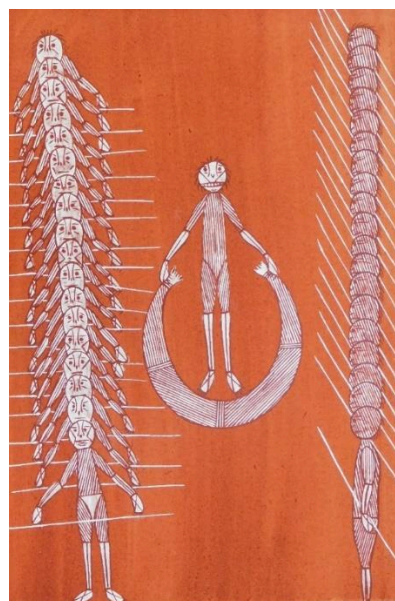

### Catalogue of paintings in the exhibition from INJALAK ARTS & CRAFTS

1 **Graham Badari** *Yawkyawk (Water Spirit)* 51 x 76 cm ochre on 640gsm paper

2 **Gabriel Maralngurra** *Yawkyawk (Water Spirit)*  
41 x 61 cm acrylic on Arches paper

3 **Joey Nganjmirra** *Wuddiyal* 41 x 61 cm  
ochre on Arches paper

The Kunwinjku artists of the Injalak Arts in Western Arnhem Land have an artistic tradition that is figurative, which often features creation ancestors, the spirits and animals which live on country. Paintings in these exhibitions will include representations of *Namarrkon* Lightning Man, *Mimih Spirit*, *Ngalyod* (Rainbow Serpent) *Emu Spirit* man, *Yawkyawk* (Water Spirit), *Yingarna* (Creation Mother) *Sorcery figure* from Injalak Hill, and interestingly, *Captain Cook*.