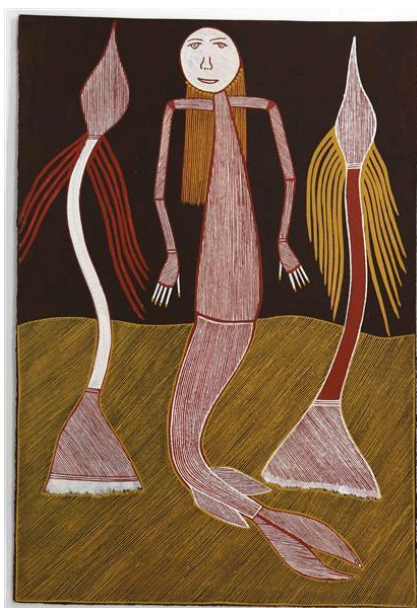

**BHP**

& TNERIBA Gallery

The Kunwinjku artists of Injalak Arts and the Tiwi artists from Munupi Arts are celebrated for their use of natural ochres within their artistic and cultural traditions. The “Earth Magic” shows paintings from the two Artists Centres on paper and canvas.

### Catalogue of paintings in the exhibition from INJALAK ARTS & CRAFTS

1 **Graham Badari** *Yawkyawk (Water Spirit)* 51 x 76 cm ochre on 640gsm paper

2 **Gabriel Maralngurra** *Yawkyawk (Water Spirit)*  
41 x 61 cm acrylic on Arches paper

3 **Joey Nganjmirra** *Wuddiyal* 41 x 61 cm  
ochre on Arches paper

The Kunwinjku artists of the Injalak Arts in Western Arnhem Land have an artistic tradition that is figurative, which often features creation ancestors, the spirits and animals which live on country. Paintings in these exhibitions will include representations of *Namarrkon* Lightning Man, *Mimih Spirit*, *Ngalyod* (Rainbow Serpent) *Emu Spirit* man, *Yawkyawk* (Water Spirit), *Yingarna* (Creation Mother) *Sorcery figure* from Injalak Hill, and interestingly, *Captain Cook*.

Their belief is that the creation ancestors who created life and shaped the land, left sources of sustenance and power, such as ochre pits for people.

7

**7 Graham Bardi** *Yingarna (Creation Mother)* 51 x 76 cm acrylic on 640gsm Arches paper