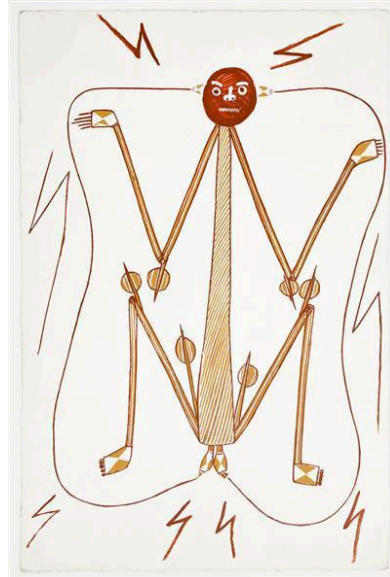

### Catalogue of paintings in the exhibition from INJALAK ARTS & CRAFTS

1 **Graham Badari** *Yawkyawk (Water Spirit)* 51 x 76 cm ochre on 640gsm paper

2 **Gabriel Maralngurra** *Yawkyawk (Water Spirit)*  
41 x 61 cm acrylic on Arches paper

3 **Joey Nganjmirra** *Wuddiyal* 41 x 61 cm  
ochre on Arches paper

The Kunwinjku artists of the Injalak Arts in Western Arnhem Land have an artistic tradition that is figurative, which often features creation ancestors, the spirits and animals which live on country. Paintings in these exhibitions will include representations of *Namarrkon* Lightning Man, *Mimih Spirit*, *Ngalyod* (Rainbow Serpent) *Emu Spirit* man, *Yawkyawk* (Water Spirit), *Yingarna* (Creation Mother) *Sorcery figure* from Injalak Hill, and interestingly, *Captain Cook*.

Their belief is that the creation ancestors who created life and shaped the land, left sources of sustenance and power, such as ochre pits for people.

7

**7 Graham Bardi** *Yingarna (Creation Mother)* 51 x 76 cm acrylic on 640gsm Arches paper

8

**8 Isaac Girrabul** *Captain Cook* 52 x 77 cm acrylic on 640gsm Arches paper

9

9 Gary Djorlom *Namarrkon (Lightning Man)* 41 x 61 cm acrylic on Arches paper

10

10 Christina Djorlom *Namarrkon (Lightning Man)* 41 x 61 cm Acrylic on Arches paper