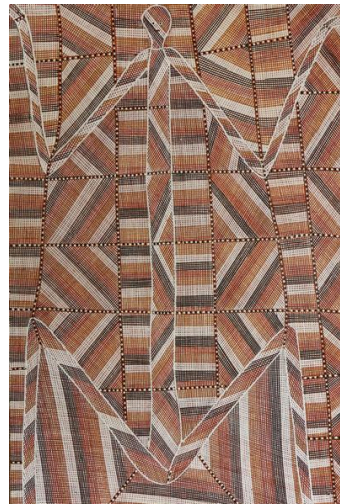

11 Leonard Djorlom *Namarrkon (Lightning Man)* 41 x 61 cm acrylic on Arches paper

12