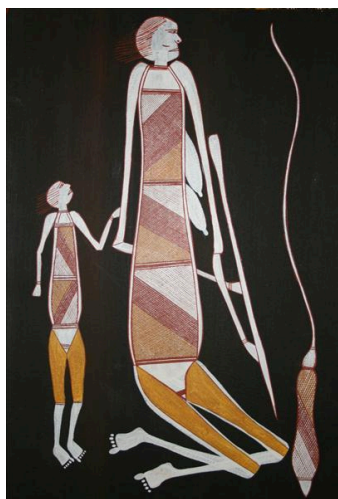

12 James Iyuna *Mimih Spirit* 76 x 51 cm ochre on Arches paper

13

13 Barry Narorrnga (Deceased) *Binninj family* 41 x 61 cm ochre on Arches paper